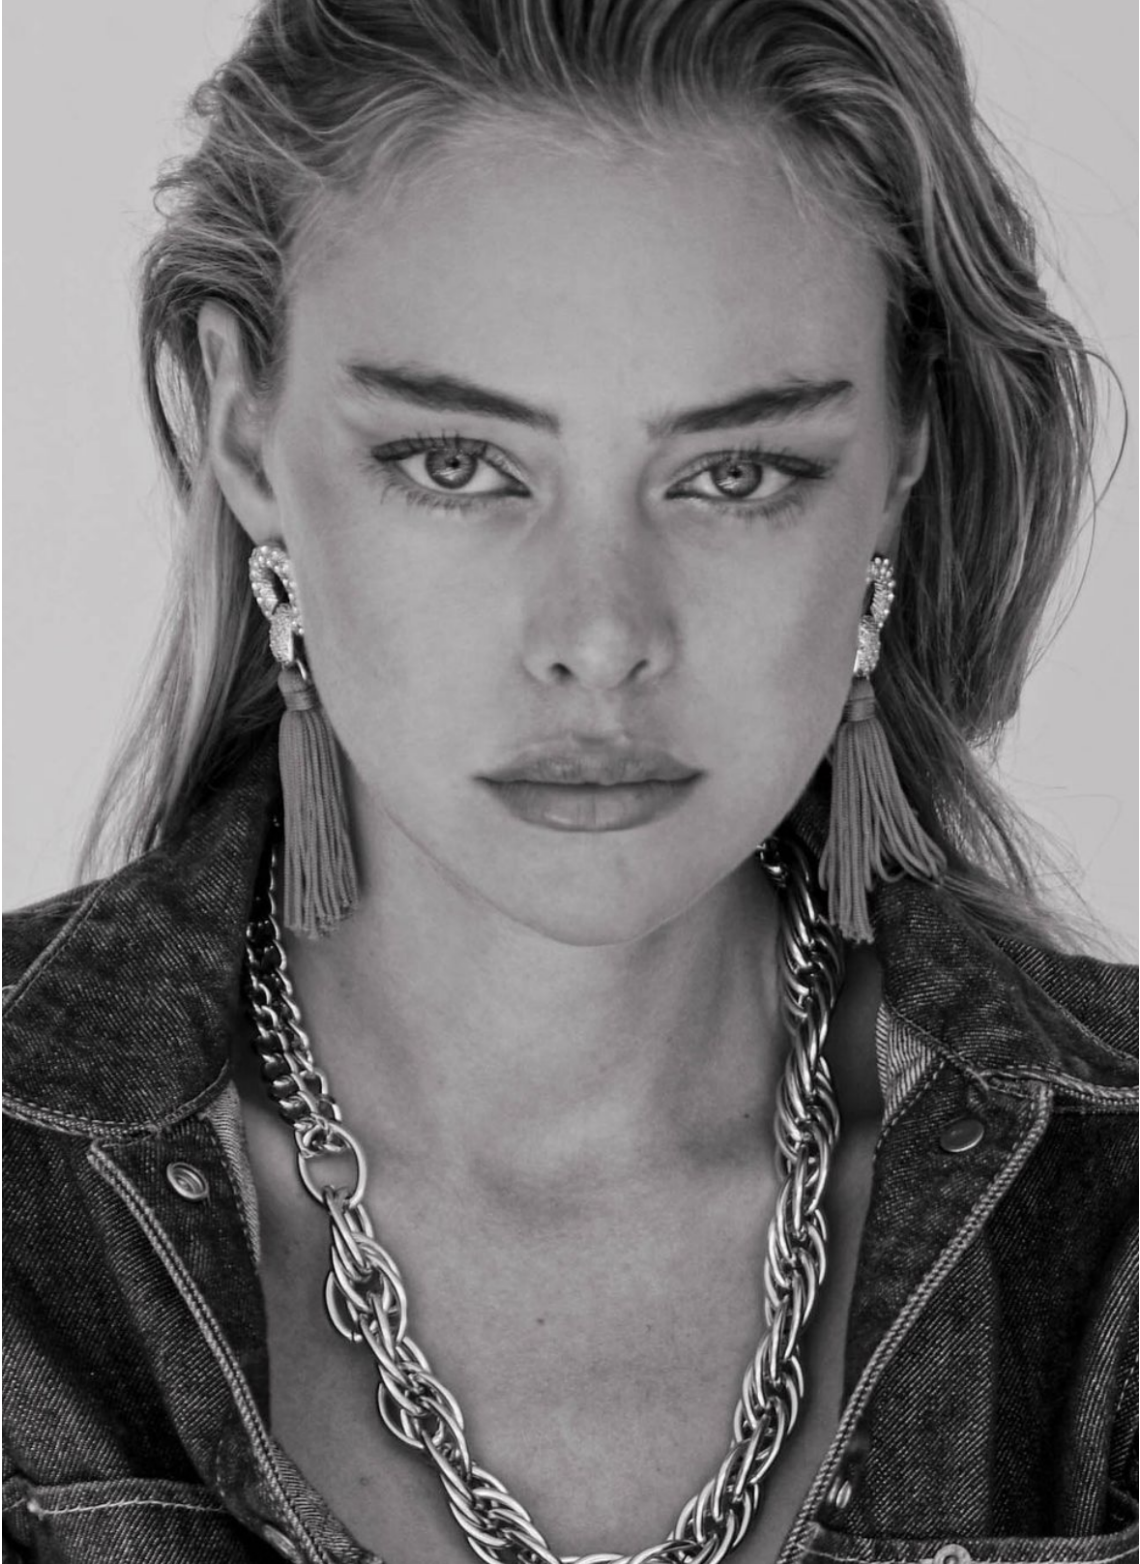

MGM
MODELS

MGM
MODELS

CAROLINE MEIJER

height 5'11" · bust 30.5" · waist 25" · hips 37.5" · dress 36 EU/6 US/8 UK
shoes size 40 EU/9 US/6.5 UK · hair blonde · eyes blue

CAROLINE MEIJER

height 5'11" · bust 30.5" · waist 25" · hips 37.5" · dress 36 EU/6 US/8 UK
shoes size 40 EU/9 US/6.5 UK · hair blonde · eyes blue